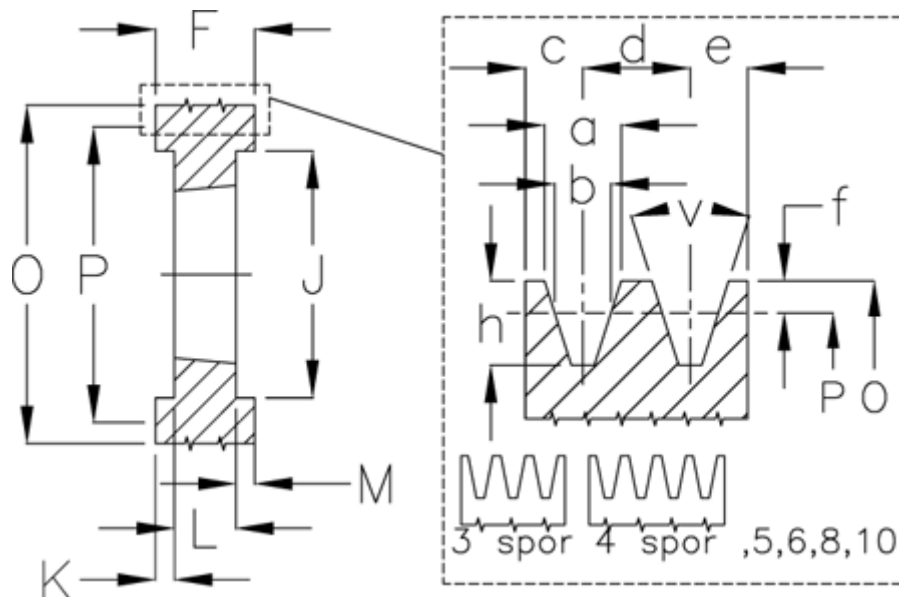

Article number: 604112021203

Description: V-belt pulley SPC 212/3 TL3020

Measures

a	= 22.0	For bush	= 3020	O	= 221.6
b	= 19.0	h	= 23.8	P	= 212
Bush ζ max	= 75	J	= 156	Type	= SPC
c	= 17.0	K	= 17	v	= 34 degrees
d	= 25.5	L	= 51		
e	= 17.0	m	= 17.0		
f	= 4.8	N	= -		
F	= 85	Number of ribs	= 3		